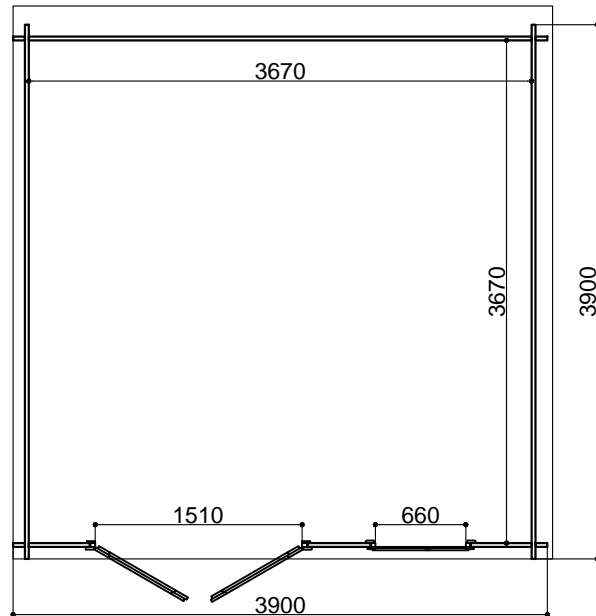

FOUNDATIO PLAN

BACK FASADE

FRONTS FASADE

PLAN

LEFT FASADE

RIGHT FASADE

size tolerance +/- 3%

Project title:		28242		Page title:	Facades, Plan.
Sheet .	Sheets .	Scale - 1:50	Code:	●●● 	
Designed by: D.Buliga					