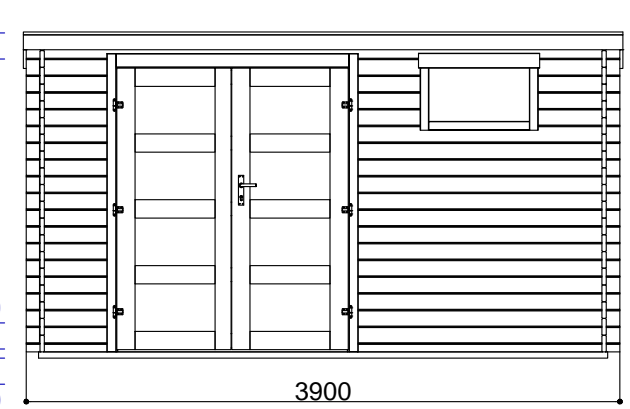

FOUNDATIO PLAN

BACK FASADE

FRONTS FASADE

PLAN

LEFT FASADE

RIGHT FASADE

size tolerance +/- 3%

Project title:		28242		Page title:	Facades, Plan.
Sheet .	Sheets .	Scale - 1:50	Code:	●●● 	
Designed by: D.Buliga					