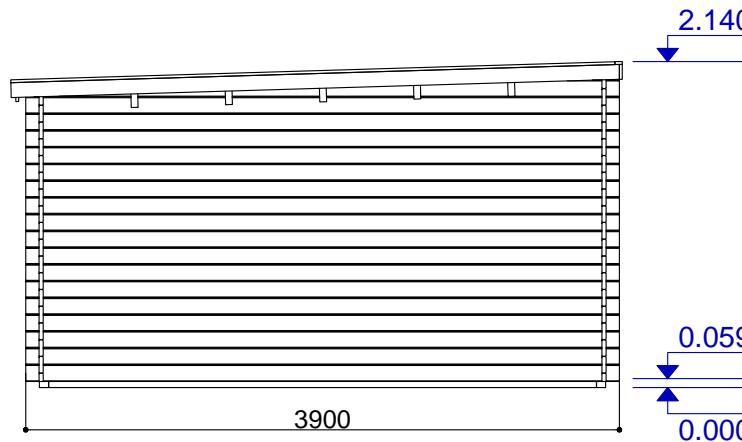

FOUNDATIO PLAN

BACK FASADE

FRONTS FASADE

PLAN

LEFT FASADE

RIGHT FASADE

size tolerance +/- 3%

Project title:		28242		Page title:	Facades, Plan.
Sheet .	Sheets .	Scale - 1:50	Code:	●●● 	
Designed by: D.Buliga					