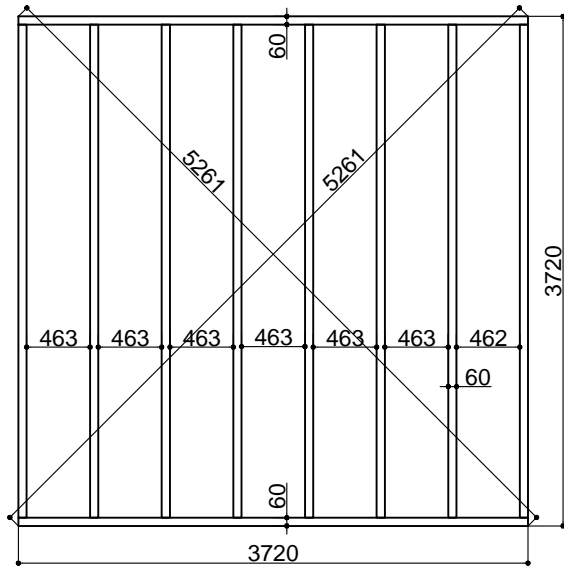

FOUNDATIO PLAN

BACK FASADE

FRONTS FASADE

PLAN

LEFT FASADE

RIGHT FASADE

size tolerance +/- 3%

Project title:		28242		Page title:	Facades, Plan.
Sheet .	Sheets .	Scale - 1:50	Code:	●●● 	
Designed by: D.Buliga					