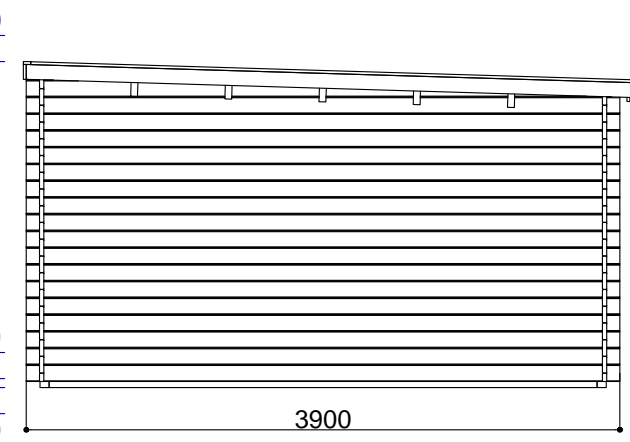

FOUNDATIO PLAN

BACK FASADE

FRONTS FASADE

PLAN

LEFT FASADE

RIGHT FASADE

size tolerance +/- 3%

Project title:		28242		Page title:	Facades, Plan.
Sheet .	Sheets .	Scale - 1:50	Code:	●●● 	
Designed by: D.Buliga					