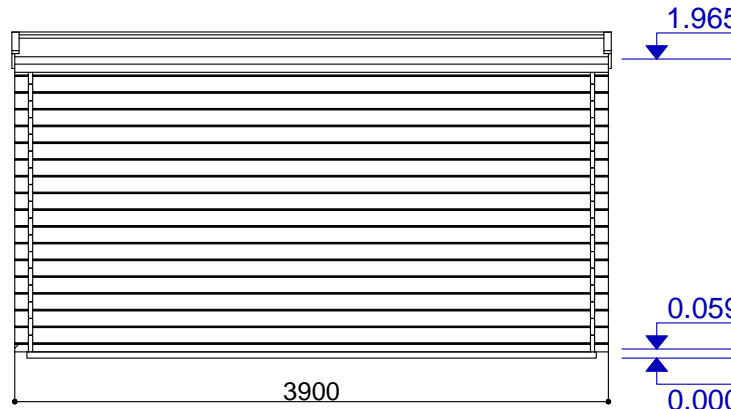

FOUNDATIO PLAN

BACK FASADE

FRONTS FASADE

PLAN

LEFT FASADE

RIGHT FASADE

size tolerance +/- 3%

Project title:		28242		Page title:	Facades, Plan.
Sheet .	Sheets .	Scale - 1:50	Code:	●●● 	
Designed by: D.Buliga					